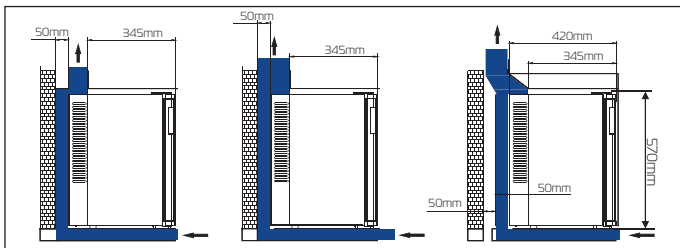

Redditch

40L Minibar Fridge Silent
Thermoelectric (Glass Door)

GUEST ROOM

Chilled Refreshments

Power Switch - Energy Saving in Unoccupied Rooms (OPTIONAL)

Reversible Door

Installation

Redditch

40L Minibar Fridge Silent
Thermoelectric (Glass Door)

- Average Energy Consumption Per Year at an Ambient Temperature of 25°C and a Cooling Temperature of 12°C According to EN 1060/2010
- ErP Level: Class D
- Noise: 22dB (Class A)
- Non-wearing Peltier Thermoelectric
- Fuzzy Logic Control System For Low Energy Consumption
- No Moving Parts - 100% Silent and Vibration Free
- Environmentally Friendly - Ammonia Free
- Height-adjustable & Removable Shelves
- Soft LED Interior Light With Door Sensor
- Automatic Drain Water Evaporation
- OPTIONAL Extra - With Key & Lock and Power On/Off Switch

Height-adjustable & Removable Shelves Convenient for Storing Different Size of Drinks & Food

With Key & Lock (OPTIONAL)

Specifications

Product Dimension	400(W) x 410(D) x 570(H)mm
Capacity	40L
Colour	Black / Glass Door
Voltage	100-240V
Power	58W
Heater Power	10W
Refrigeration	R600a
Insulation	Cyclopentane
Certification	UKCA, CE, CB & RoHS Approved
Item Code	EH50871 - EU PLUG EH50872 - UK PLUG EH50895 - WITH KEY & LOCK. EU PLUG EH50896 - WITH KEY & LOCK. UK PLUG EH50893 - WITH ON/OFF SWITCH. EU PLUG EH50894 - WITH ON/OFF SWITCH. UK PLUG EH50897 - WITH ON/OFF SWITCH & KEY & LOCK. EU PLUG EH50898 - WITH ON/OFF SWITCH & KEY & LOCK. UK PLUG